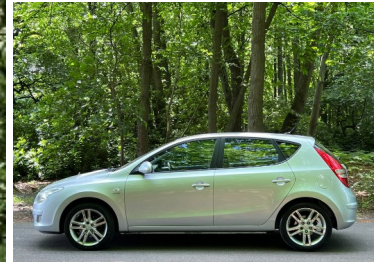

2008(08) Hyundai i30 PREMIUM CRDI 5-Door

£3,495

Engine: Diesel
Body: Hatchback
Gearbox: 6-Speed
Capacity: 1991cc
Colour: Silver
Mileage: 66,500
CO²: 145g/km
MPG: 51.4mpg
Top Speed: 127mph
BHP: 138bhp
Insurance Grp: 21E

Surrey Motor Company
 Wildwood Rise
 Side Entrance (Wokingham Road)
 Crowthorne
 Berkshire, RG45 6AD

FULL MAIN DEALER SERVICE HISTORY
 ADJUSTABLE STEERING COLUMN - HEIGHT AND REACH ALARM
 AUTOMATIC LIGHTS ON SENSOR
 CENTRAL LOCKING - REMOTE OPERATION WITH FOLDING KEY
 CIGARETTE LIGHTER AND ASHTRAY - ILLUMINATED
 DEADLOCKS
 ELECTRONIC BRAKE FORCE DISTRIBUTION (EBD)
 IMMOBILISER
 HEATED FRONT SEATS - 2 STAGE CONTROL
 INTERIOR LIGHT
 INSTRUMENT PANEL BRIGHTNESS CONTROL
 LEATHER GEAR KNOB
 LOCKABLE GLOVE BOX WITH